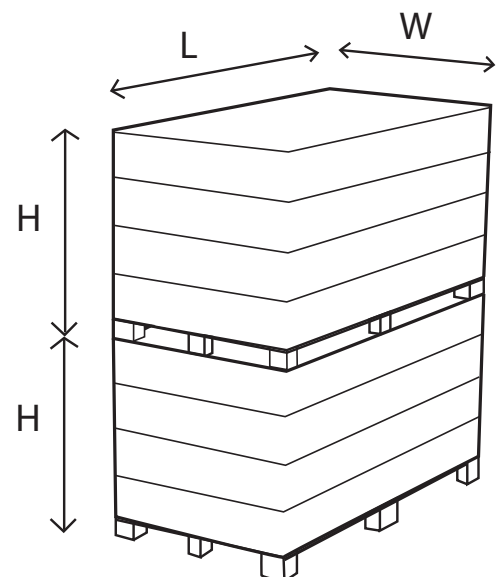

DIMENSIONS OF 1 SHELTER UNIT

	Length	Width	Height	Volume	Weight	Total
Box A	2.02 m	1.09 m	0.23 m	0.51 m³	87.0 kg	Incl pallet 1.47 m³ / 51.91 ft³
	6.63 ft	3.58 ft	0.75 ft	18.01 ft³	192 lbs	
Box B	2.00 m	1.09 m	0.29 m	0.61 m³	73.0 kg	
	6.56 ft	3.58 ft	0.95 ft	21.54 ft³	161 lbs	
Pallet	1.99 m	1.12 m	0.15 m	0.33 m³	37.0 kg	
	6.53 ft	3.67 ft	0.49 ft	11.65 ft³	82 lbs	
					197.0 kg / 434 lbs	

Note that weight and dimension may vary ± 3%.

DIMENSIONS OF 1 DELIVERY UNIT = 4 SHELTER UNITS

	4x A Box + pallet		4x B Box + pallet		4x A Box + pallet + 4x B Box + pallet	
Length	2.03 m	6.63 ft	2.02 m	6.63 ft	2.03 m	6.63 ft
Width	1.13 m	3.71 ft	1.12 m	3.68 ft	1.13 m	3.71 ft
Height	1.05 m	3.44 ft	1.30 m	3.45 ft	2.34 m	7.68 ft
Volume	2.41 m³	85.1 ft³	2.94 m³	103.8 ft³	5.37 m³	189.6 ft³
Weight	379 kg	835 lbs	324 kg	714 lbs	702 kg	1548 lbs

Note that weight and dimension may vary ± 3%.